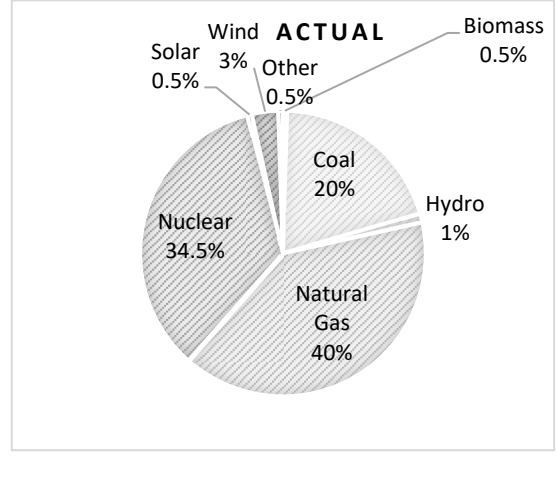

**Environmental Characteristics–**  
A description of the characteristics associated with each possible generation resource.

|                             |                               |
|-----------------------------|-------------------------------|
| Biomass Power               | Air Emissions and Solid Waste |
| Coal Power                  | Air Emissions and Solid Waste |
| Hydro Power                 | Wildlife Impacts              |
| Natural Gas Power           | Air Emissions and Solid Waste |
| Nuclear Power               | Radioactive Waste             |
| Oil Power                   | Air Emissions and Solid Waste |
| Other Sources               | Unknown Impacts               |
| Solar Power                 | No Significant Impacts        |
| Unknown Purchased Resources | Unknown Impacts               |
| Wind Power                  | Wildlife Impacts              |