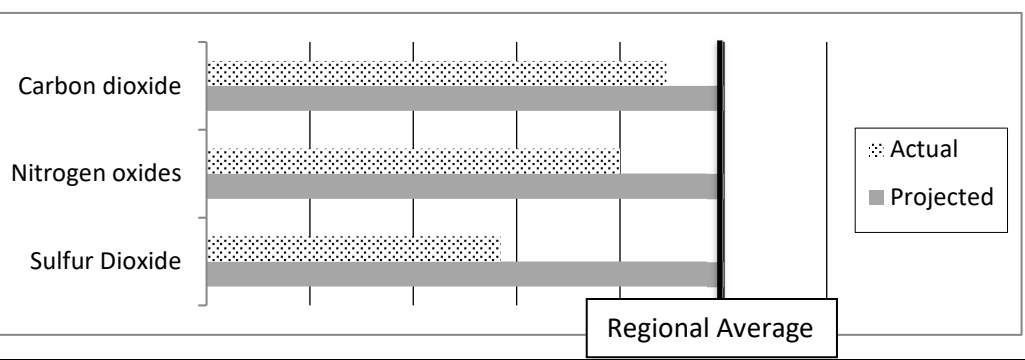

**Environmental Characteristics–**  
A description of the characteristics associated with each possible generation resource.

|                             |                               |
|-----------------------------|-------------------------------|
| Biomass Power               | Air Emissions and Solid Waste |
| Coal Power                  | Air Emissions and Solid Waste |
| Hydro Power                 | Wildlife Impacts              |
| Natural Gas Power           | Air Emissions and Solid Waste |
| Nuclear Power               | Radioactive Waste             |
| Oil Power                   | Air Emissions and Solid Waste |
| Other Sources               | Unknown Impacts               |
| Solar Power                 | No Significant Impacts        |
| Unknown Purchased Resources | Unknown Impacts               |
| Wind Power                  | Wildlife Impacts              |

**Air Emissions –**  
Product-specific projected and actual air emissions for this period compared to the regional average air emissions.

**Radioactive Waste –**  
Radioactive waste associated with the product.