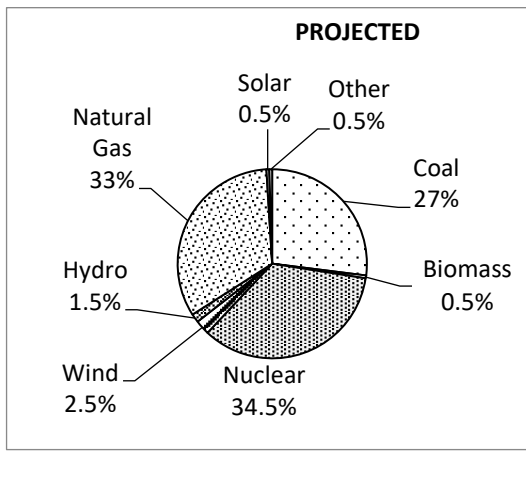

**Environmental Characteristics–**  
A description of the characteristics associated with each possible generation resource.

|                             |                               |
|-----------------------------|-------------------------------|
| Biomass Power               | Air Emissions and Solid Waste |
| Coal Power                  | Air Emissions and Solid Waste |
| Hydro Power                 | Wildlife Impacts              |
| Natural Gas Power           | Air Emissions and Solid Waste |
| Nuclear Power               | Radioactive Waste             |
| Oil Power                   | Air Emissions and Solid Waste |
| Other Sources               | Unknown Impacts               |
| Solar Power                 | No Significant Impacts        |
| Unknown Purchased Resources | Unknown Impacts               |
| Wind Power                  | Wildlife Impacts              |